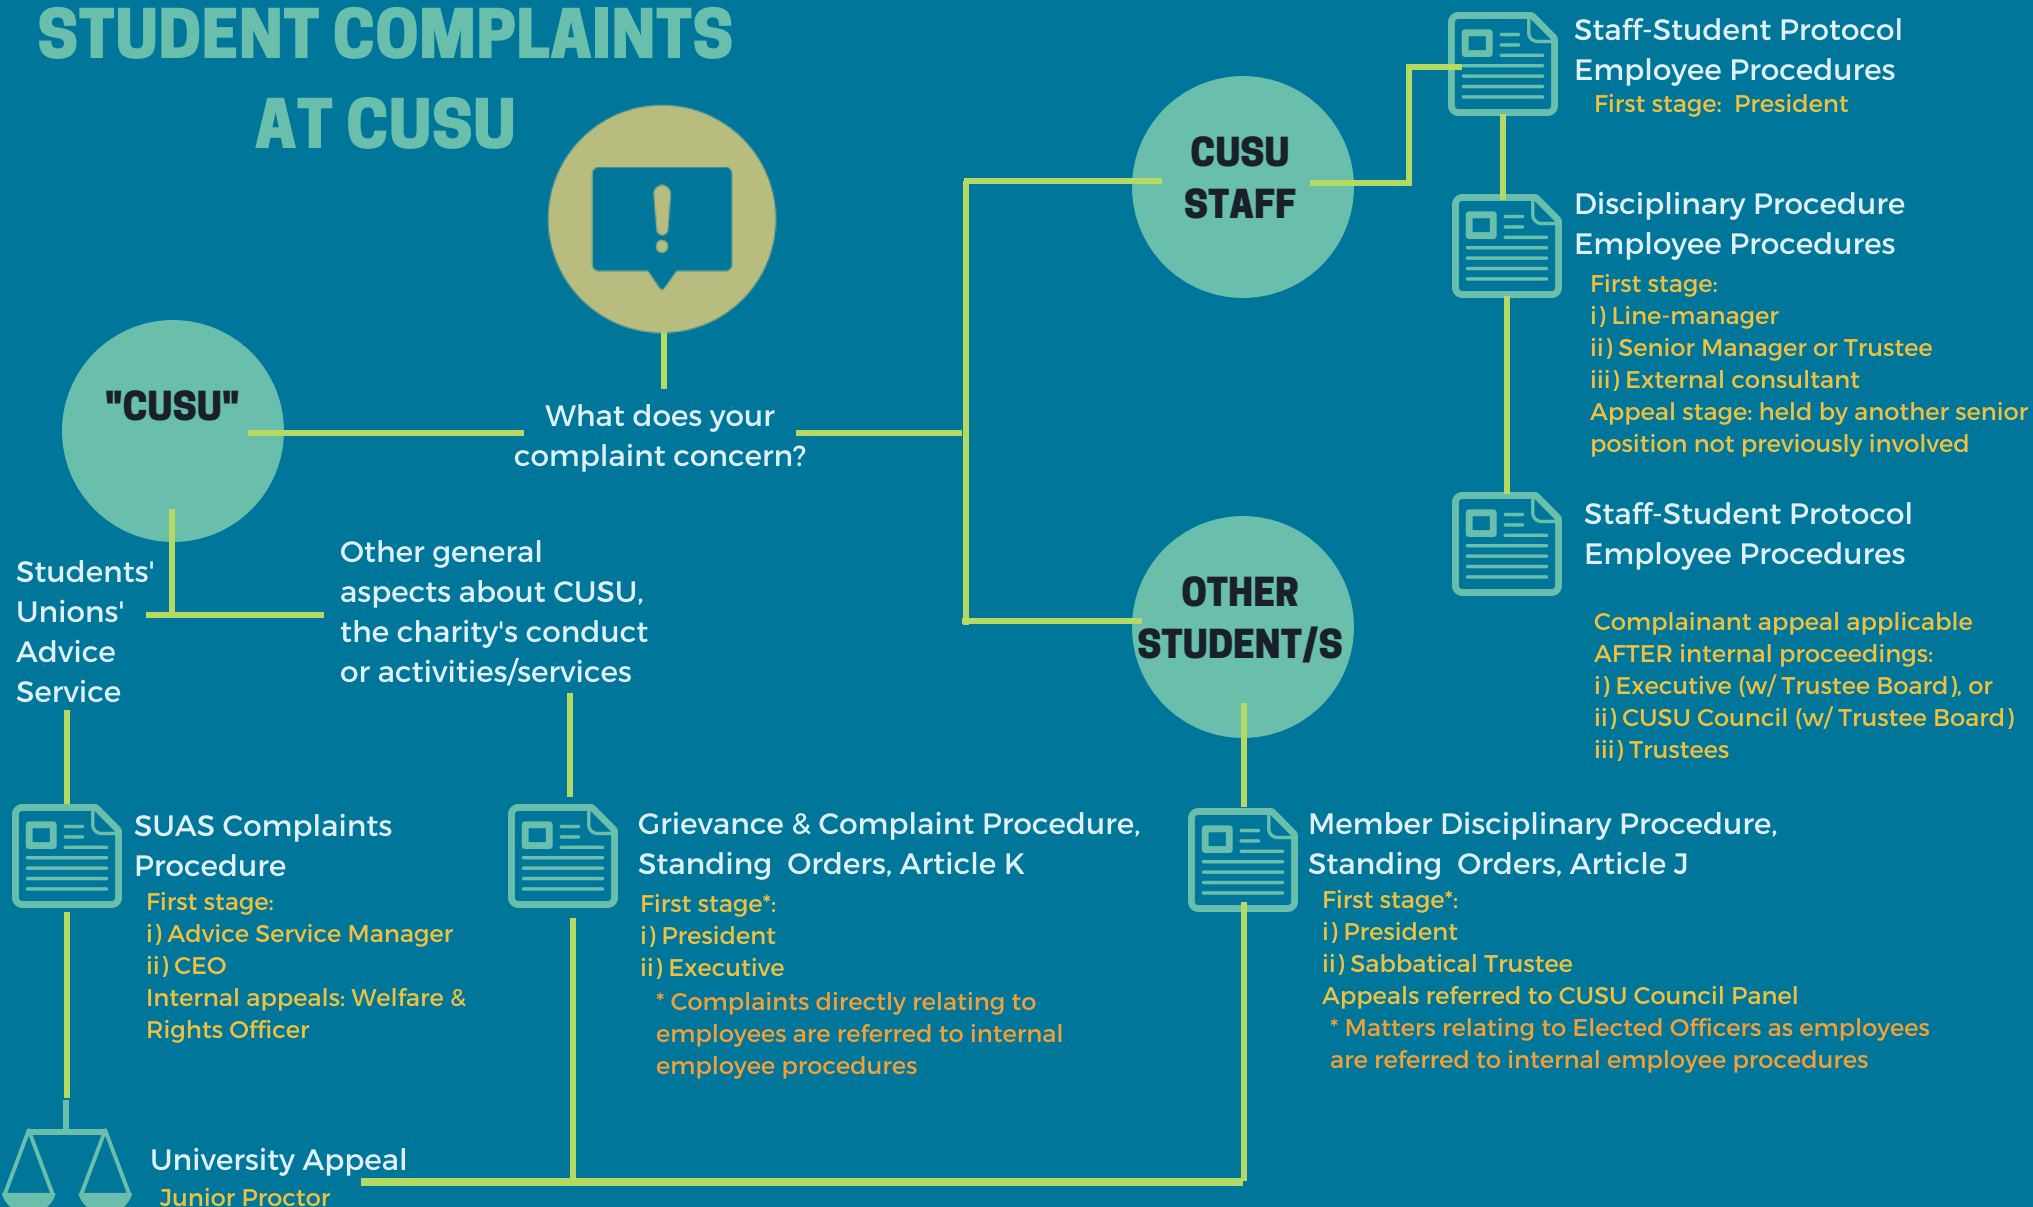

STUDENT COMPLAINTS AT CUSU

NOTES

ICONS INDICATE GOVERNING PROCESS (IN PDF VERSION, CLICK TO VIEW).

NO-ONE IMPLICATED IN A COMPLAINT WILL HANDLE A COMPLAINT.
 I) INDICATES ROLE ORDINARILY RESPONSIBLE FOR HANDLING COMPLAINT.
 II) INDICATES ROLE RESPONSIBLE SHOULD I) BE IMPLICATED.
 III) INDICATES ROLE RESPONSIBLE IF I) & II) ARE IMPLICATED.